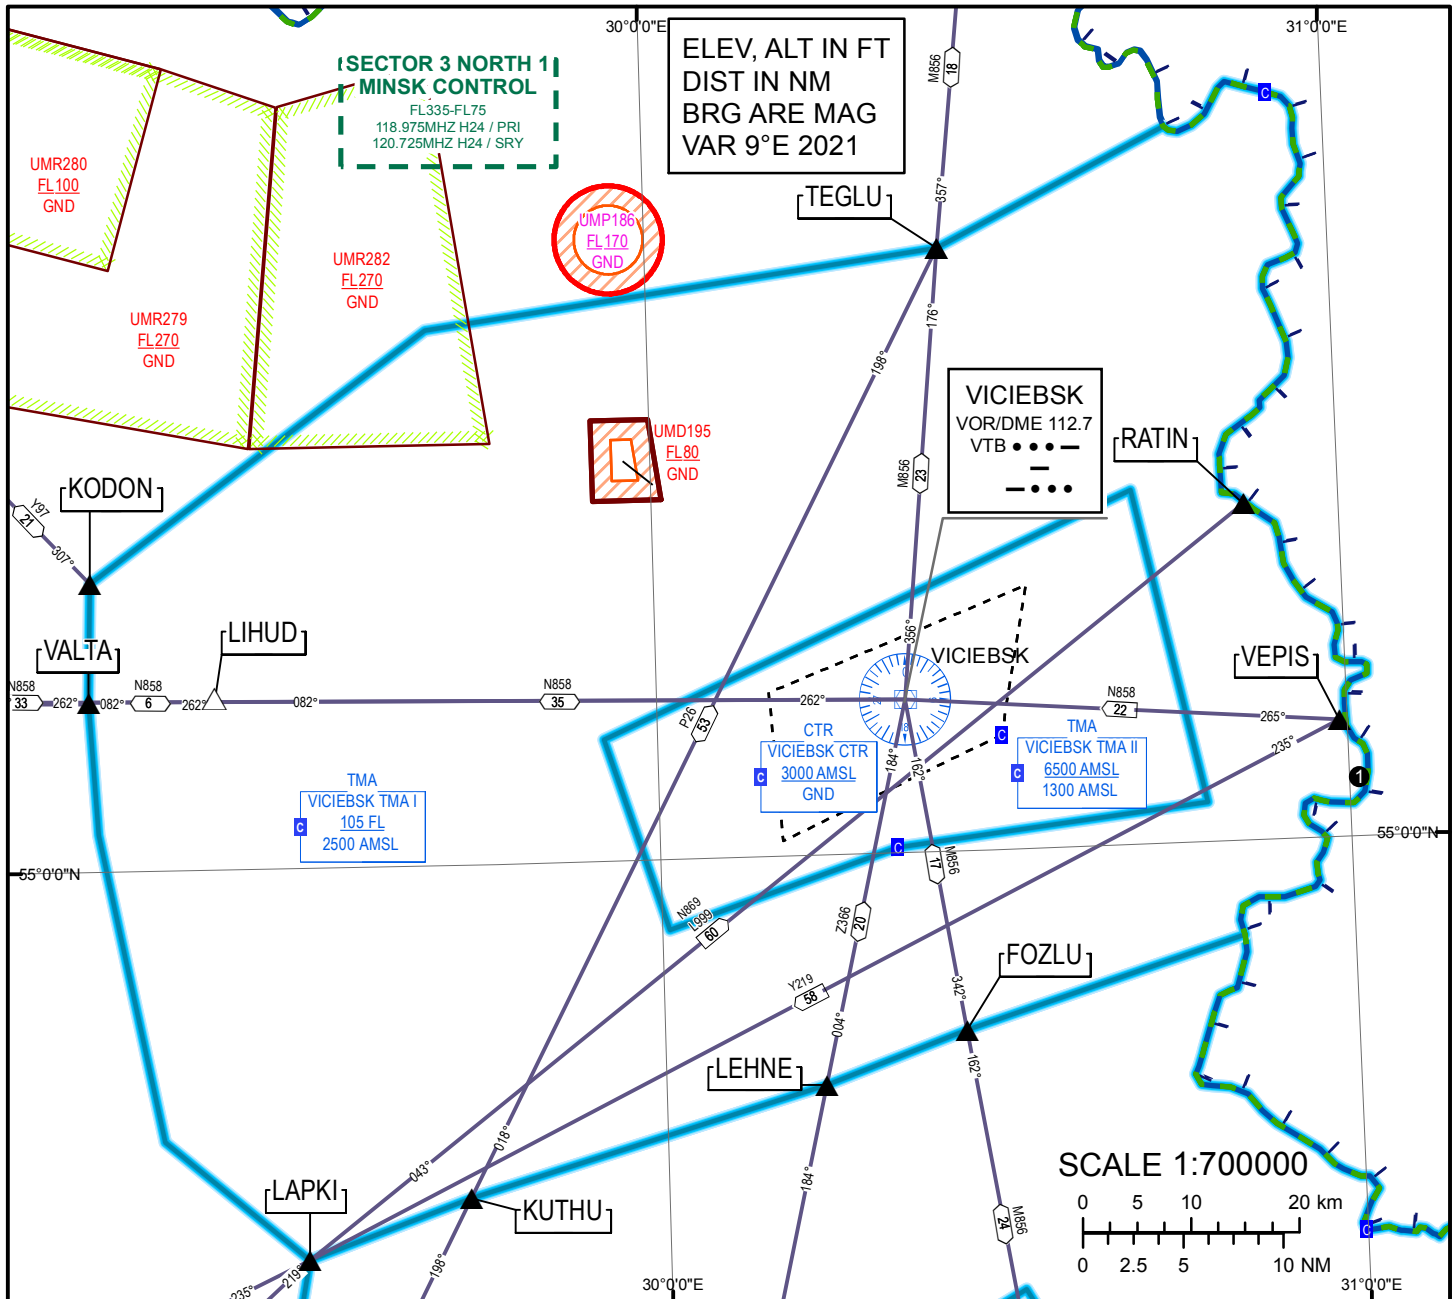

ARRIVAL, DEPARTURE
AND TRANSIT ROUTES

VICIEBSK, BELARUS
VICIEBSK, TMA

AREA CHART - ICAO

VICIEBSK TOWER HO (EN) 120.400
VICIEBSK MET HO (EN) STD 119.425
HO (RU) STD 126.525

● FIR boundary coincides with state border between RUSSIA and BELARUS.

CHANGES: Magnetic VAR

THIS PAGE INTENTIONALLY LEFT BLANK